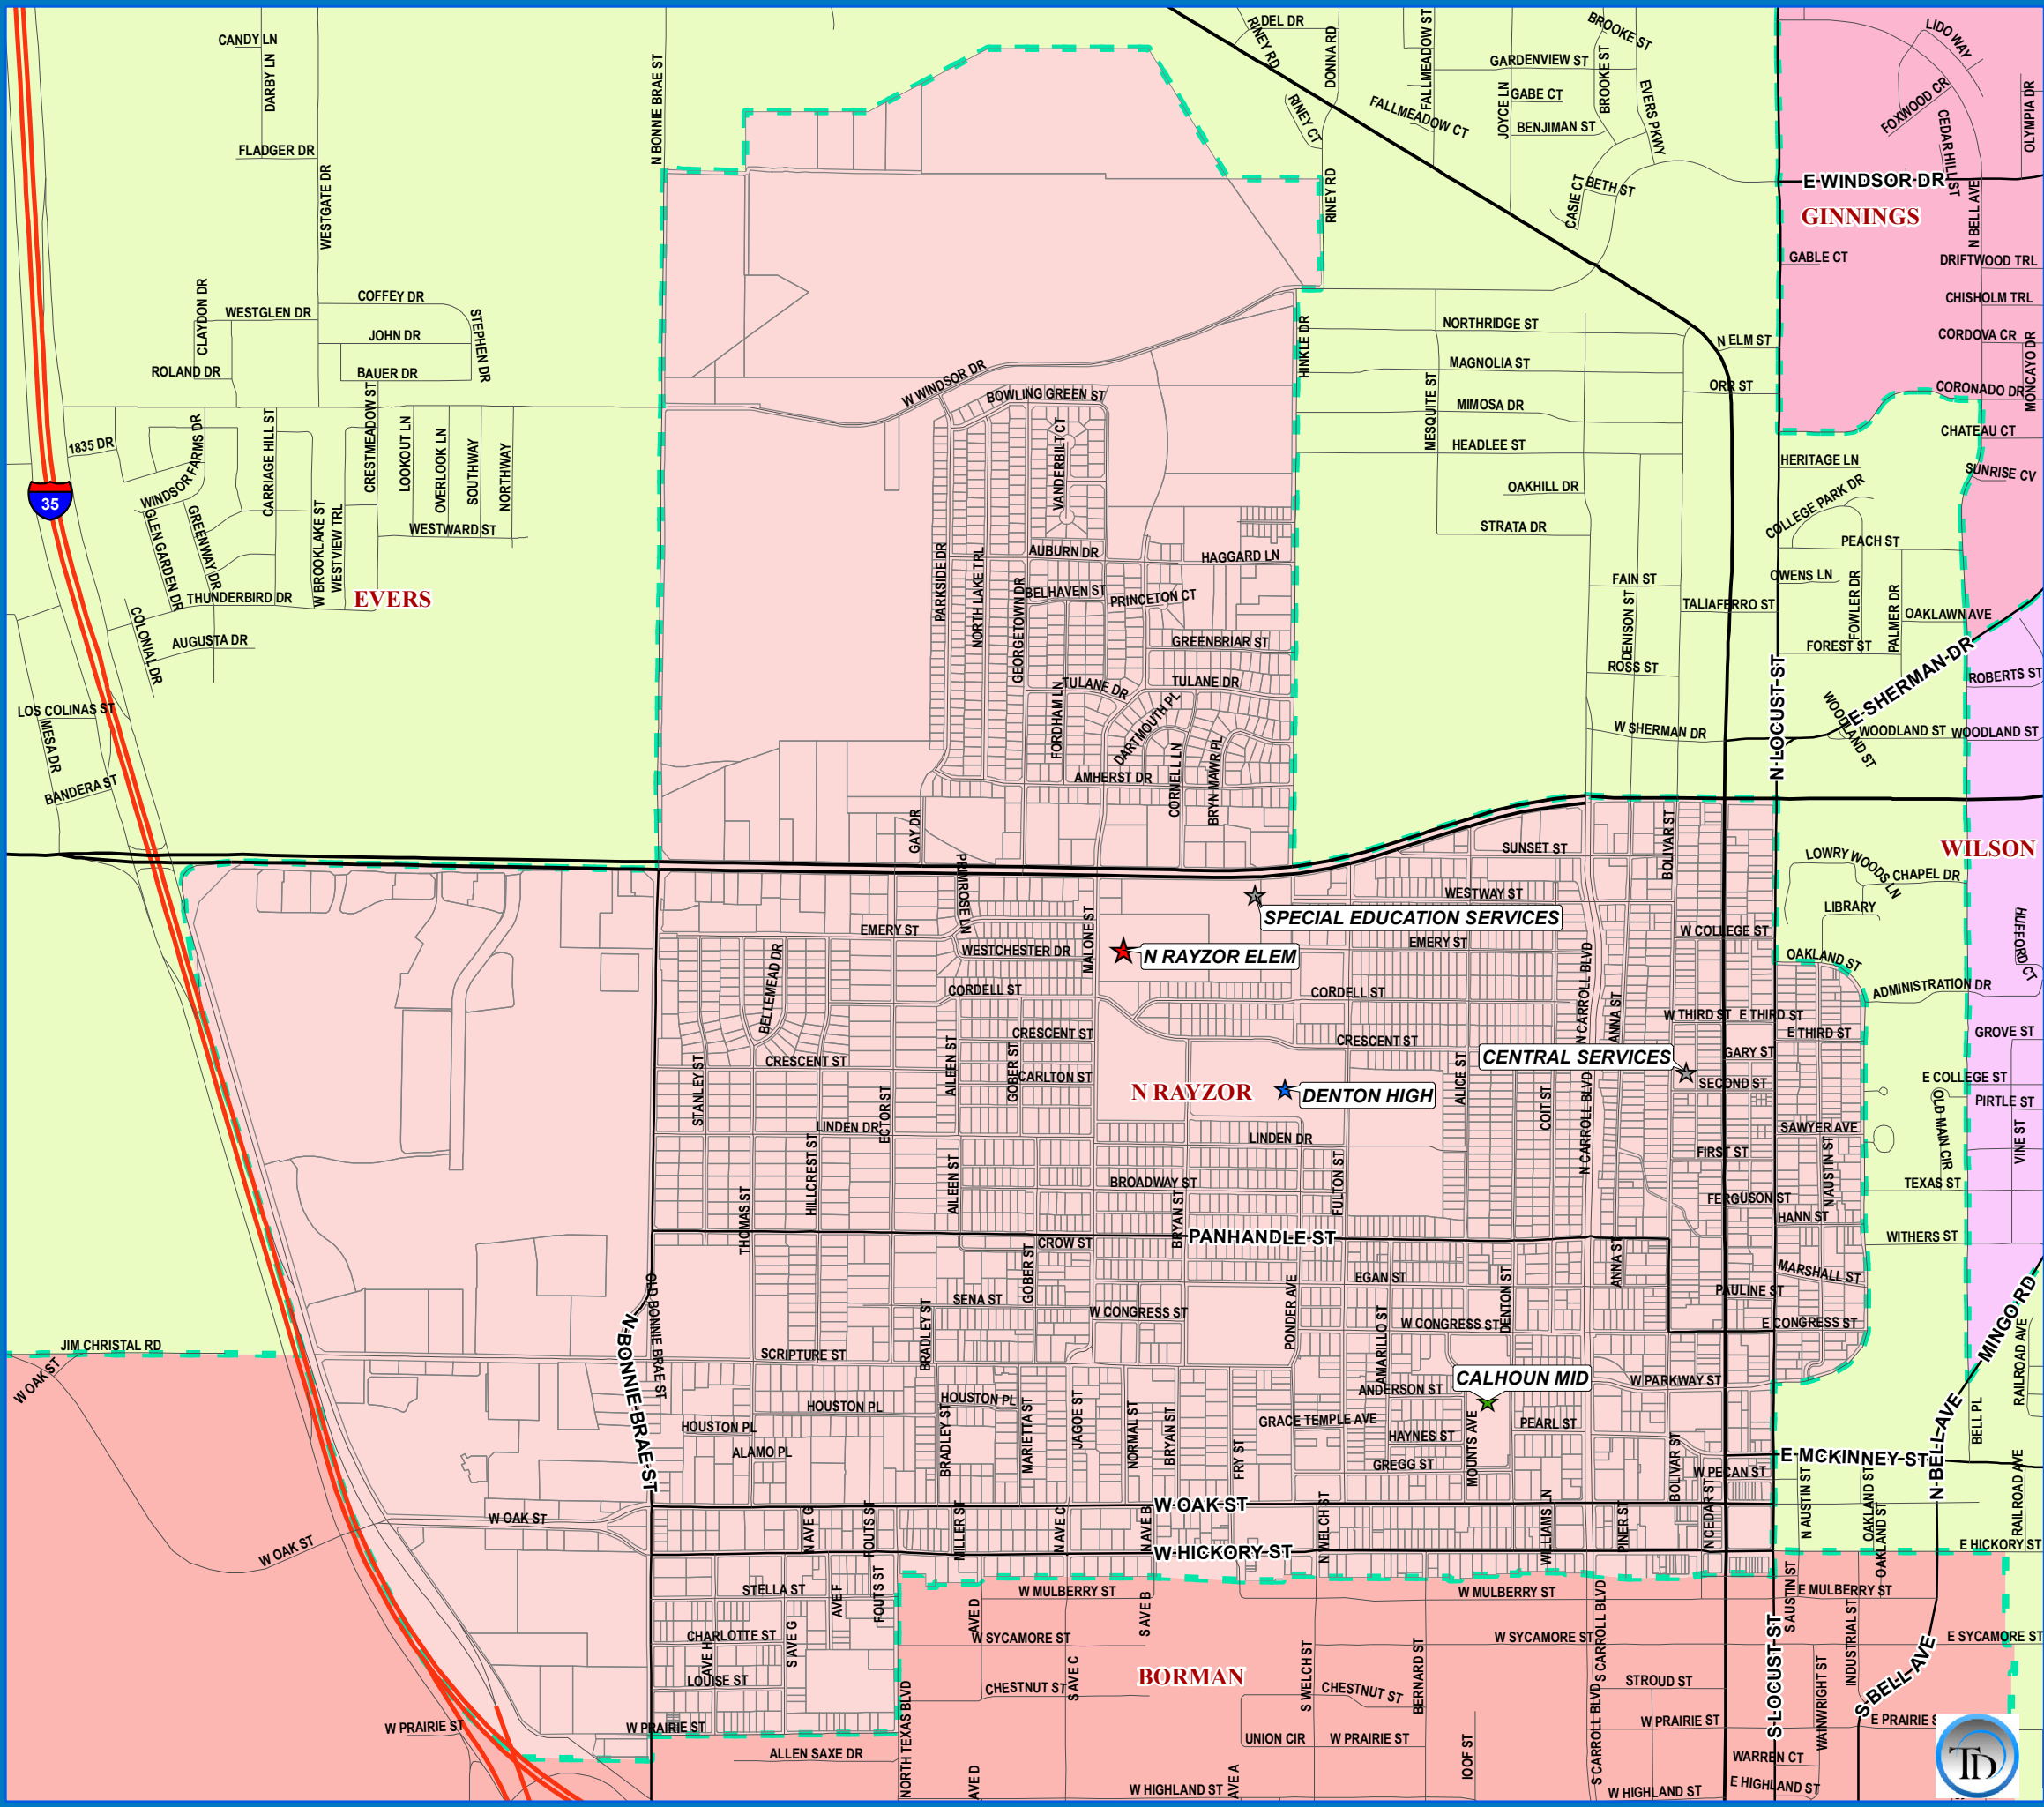

# DENTON INDEPENDENT SCHOOL DISTRICT

## N RAYZOR ELEMENTARY SCHOOL ATTENDANCE ZONE 2016-2017

- Schools**
- ★ Elementary School
  - ★ Middle School
  - ★ High School
  - ★ Alternative
- Roads**
- Local Roads
  - Major Arterial
  - Secondary Highway
  - Primary Highway
- Lake Lewisville**
- Lake Lewisville
  - Parcels

**Elementary Boundaries**

Elementary Boundary	Address	Phone Number
ADKINS	1701 MONAHAN DR, LANTANA, TX 76226	(940)369-1300
BELL	601 VILLA PALOMA BLVD, LITTLE ELM, TX 75068	TBA
BLANTON	9501 STACEE LN, ARGYLE, TX 76226	(940)369-0700
BORMAN	1201 PARVIN ST, DENTON, TX 76205	(940)369)2500
CROSS OAKS	600 LIBERTY BLVD, CROSSROADS, TX 76227	(972)347-7100
EP RAYZOR	377 RAYZOR RD, ARGYLE, TX 76226	(940)369-4100
EVERS	3300 EVERS PARKWAY, DENTON, TX 76207	(940)369-2600
GINNINGS	2525 YELLOWSTONE PLACE, DENTON, TX 76209	(940)369-2700
HAWK	2300 OAKMONT DR, CORINTH, TX 76210	(940)369-1800
HODGE	3900 GRANT PARKWAY, DENTON, TX 76208	(940)369-2800
HOUSTON	3100 TEASLEY LN, DENTON, TX 76205	(940)369-2900
LEE	800 MACK PLACE, DENTON, TX 76209	(940)369-3500
McNAIR	1212 HICKORY CREEK RD, DENTON, TX 76210	(940)369-3600
N RAYZOR	1400 MALONE ST, DENTON, TX 76201	(940)369-3700
NELSON	3909 TEASLEY LN, DENTON, TX 76210	(940)369-1400
PALOMA CREEK	1600 NAVO RD, AUBREY, TX 76227	(972)347-7300
PECAN CREEK	4400 LAKEVIEW BLVD, DENTON, TX 76208	(940)369-4400
PROVIDENCE	1000 FM 2931, AUBREY, TX 76227	(940)369-1900
RIVERA	701 NEWTON ST, DENTON, TX 76205	(940)369-3800
RYAN	210 W RYAN RD, DENTON, TX 76210	(940)369-4600
SAVANNAH	1101 COTTON EXCHANGE DR, AUBREY, TX 76208	(972)347-7400
STEPHENS	133 GARZA RD, SHADY SHORES, TX 76208	(940)369-0800
WILSON	1306 E WINDSOR DR, DENTON, TX 76209	(940)369-4500